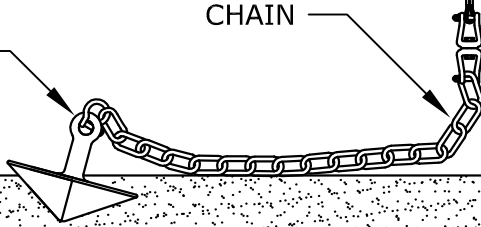

CB-150 BUOY ASSEMBLY

WATER QUALITY SENSOR & CAGE MOUNT CLAMP

INSTRUMENT CAGE

SS MOORING LINE

CHAIN

ANCHOR

TITLE:
NEXSENS CB-150 DATA BUOY - TYPICAL WATER QUALITY MONITORING SYSTEM

DRAWING NUMBER:
NEX275