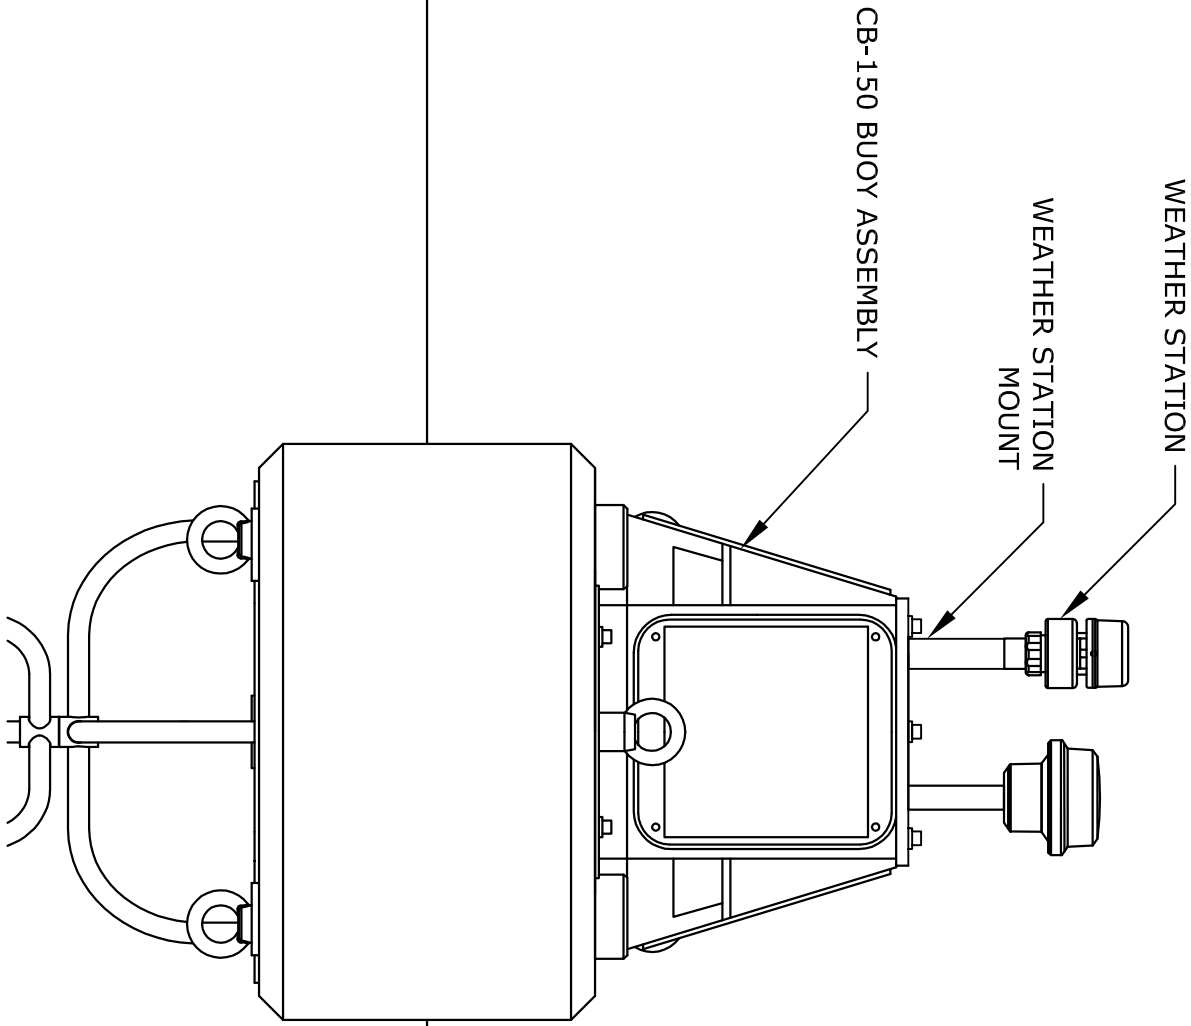

CB-150 BUOY ASSEMBLY

WATER QUALITY SENSOR & CAGE MOUNT CLAMP

INSTRUMENT CAGE

SS MOORING LINE

CHAIN

ANCHOR

TITLE:
NEXSENS CB-150 DATA BUOY - TYPICAL WATER QUALITY MONITORING SYSTEM

DRAWING NUMBER:
NEX275

SHEET:
4 of 7

This drawing and the information thereon is the property of NexSens Technology.
All unauthorized use and reproduction is prohibited. <www.NexSens.com>

TITLE:
NEXSENS CB-150 DATA BUOY - TYPICAL TEMPERATURE PROFILING SYSTEM

DRAWING NUMBER: NEX308	SHEET: 5 of 7	Drawing Dimensions in Inches	This drawing and the information thereon is the property of NexSens Technology. All unauthorized use and reproduction is prohibited. <www.NexSens.com>
----------------------------------	-------------------------	------------------------------	--