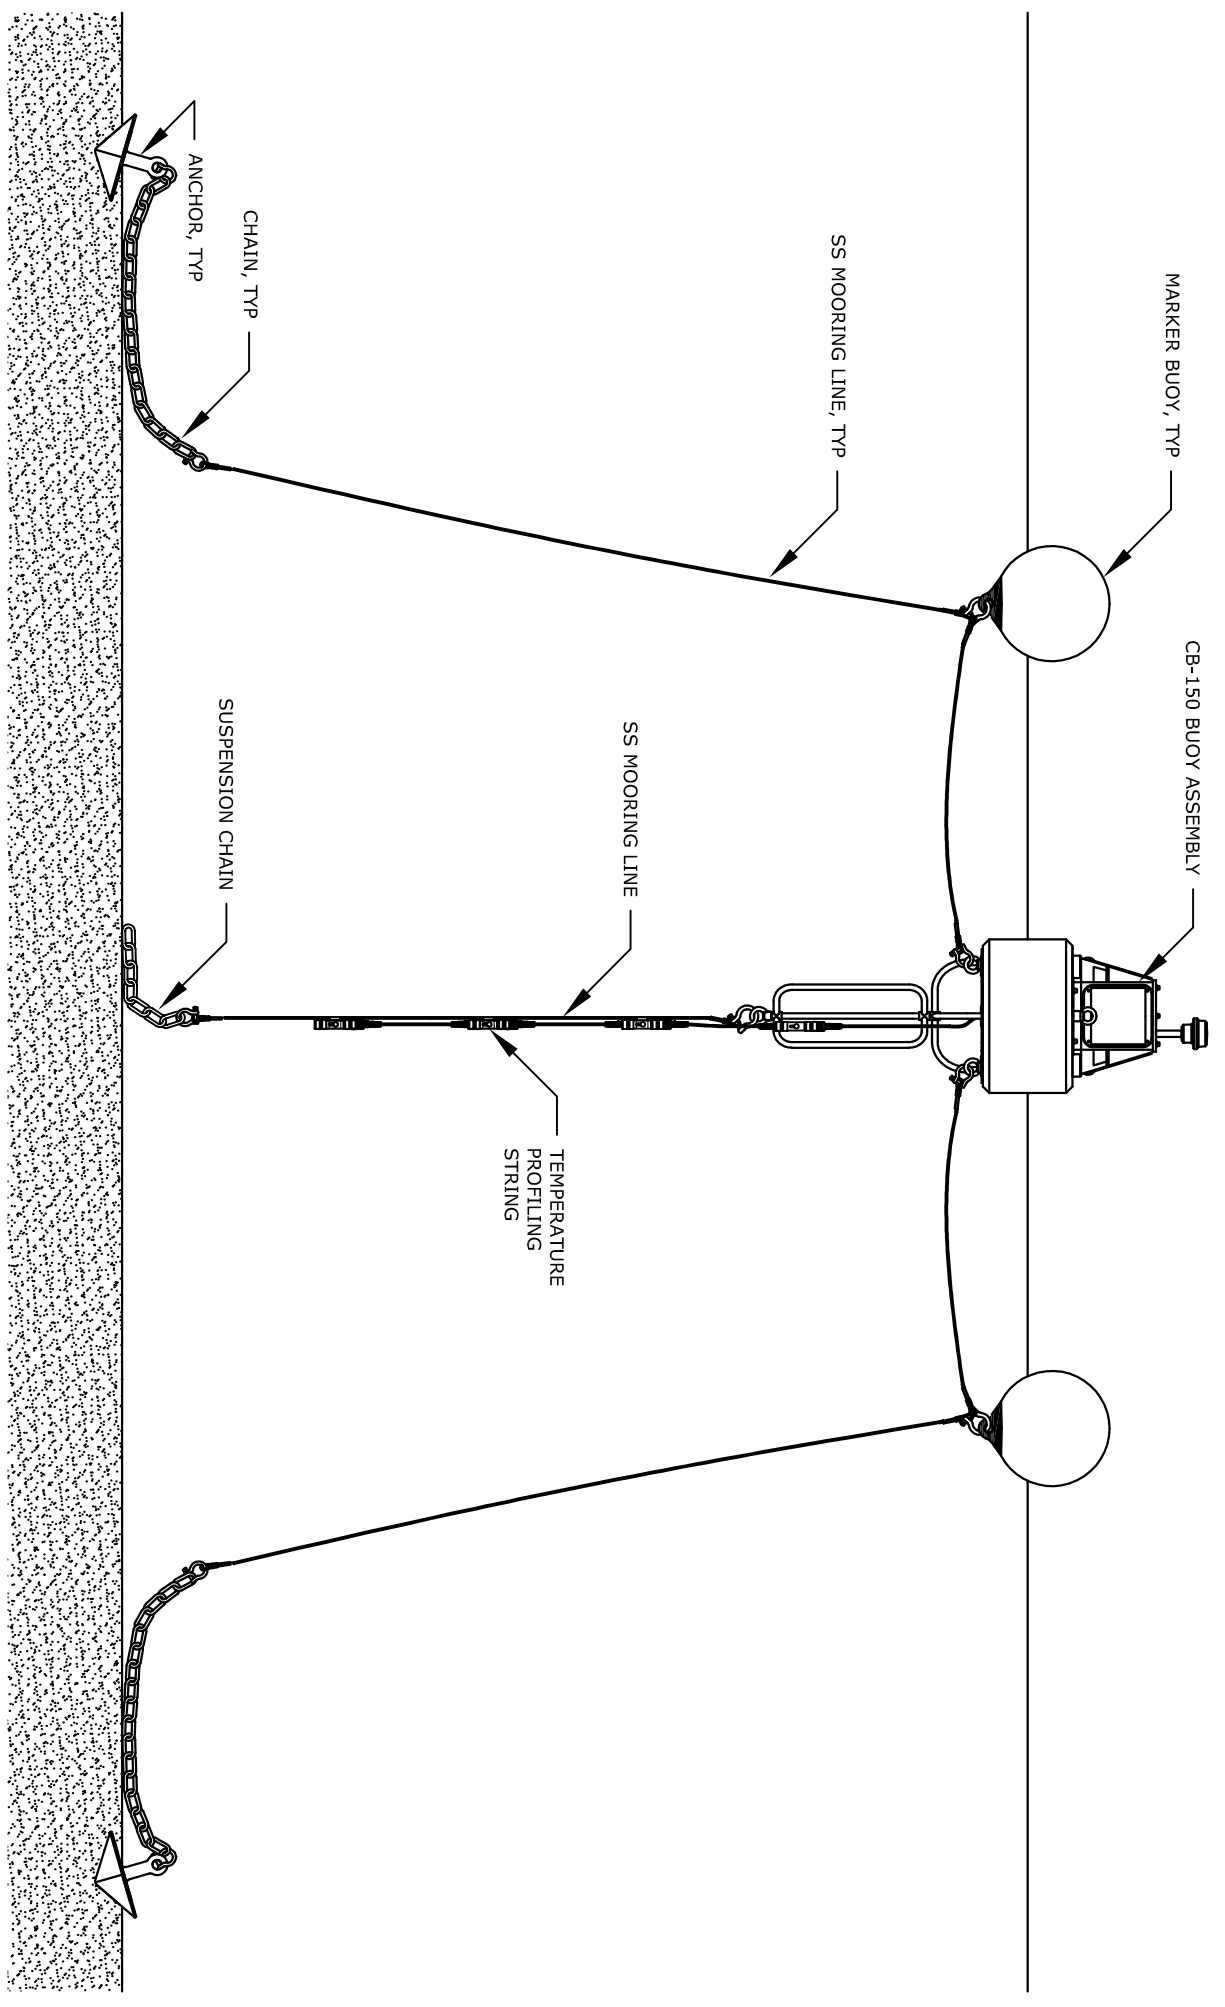

TITLE:
NEXSENS CB-150 DATA BUOY - TYPICAL TEMPERATURE PROFILING SYSTEM

DRAWING NUMBER: NEX308	SHEET: 5 of 7	Drawing Dimensions in Inches	This drawing and the information thereon is the property of NexSens Technology. All unauthorized use and reproduction is prohibited. <www.NexSens.com>