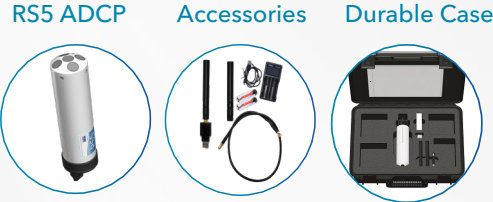

SonTek RS5

Bundled Package Options

Select the right technology based on your flow monitoring requirements

When you already have a floating platform and all you need is a bottom-tracking system without GNSS.

When you need the RS5 along with SonTek's TBX Micro.

When you need an alternative to the bottom-track reference.

When you need the full pack-and-go RS5 ADCP package - including a DGNSS antenna and floating platform.